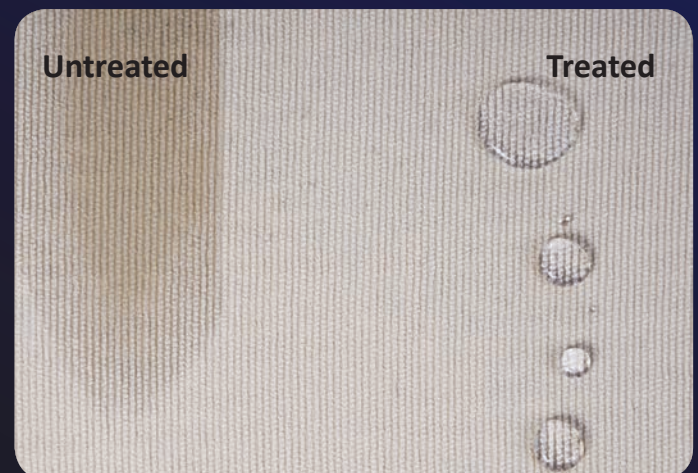

DURA-SEAL Fabric Protection in Action

DURA-SEAL Fabric Protection Protects against stains such as:

- Grease, oils & Stains
- Coffee
- Lipstick and Makeup
- Dirt such as soil and dust
- Food
- Perspiration
- Soda Drinks
- Soy Sauce