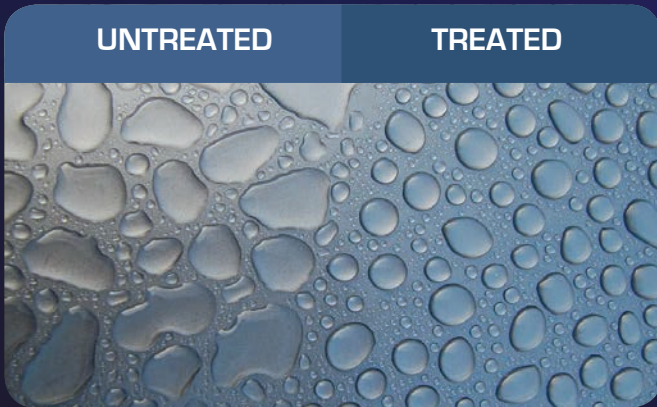

How DURA-SEAL[™] Paint Protection Works

Dura-Seal Premium Ceramic Paint Protection forms an invisible and highly durable ceramic barrier that protects your vehicle's paintwork from the detrimental effects of constant exposure to environmental forces and naturally occurring contaminants.